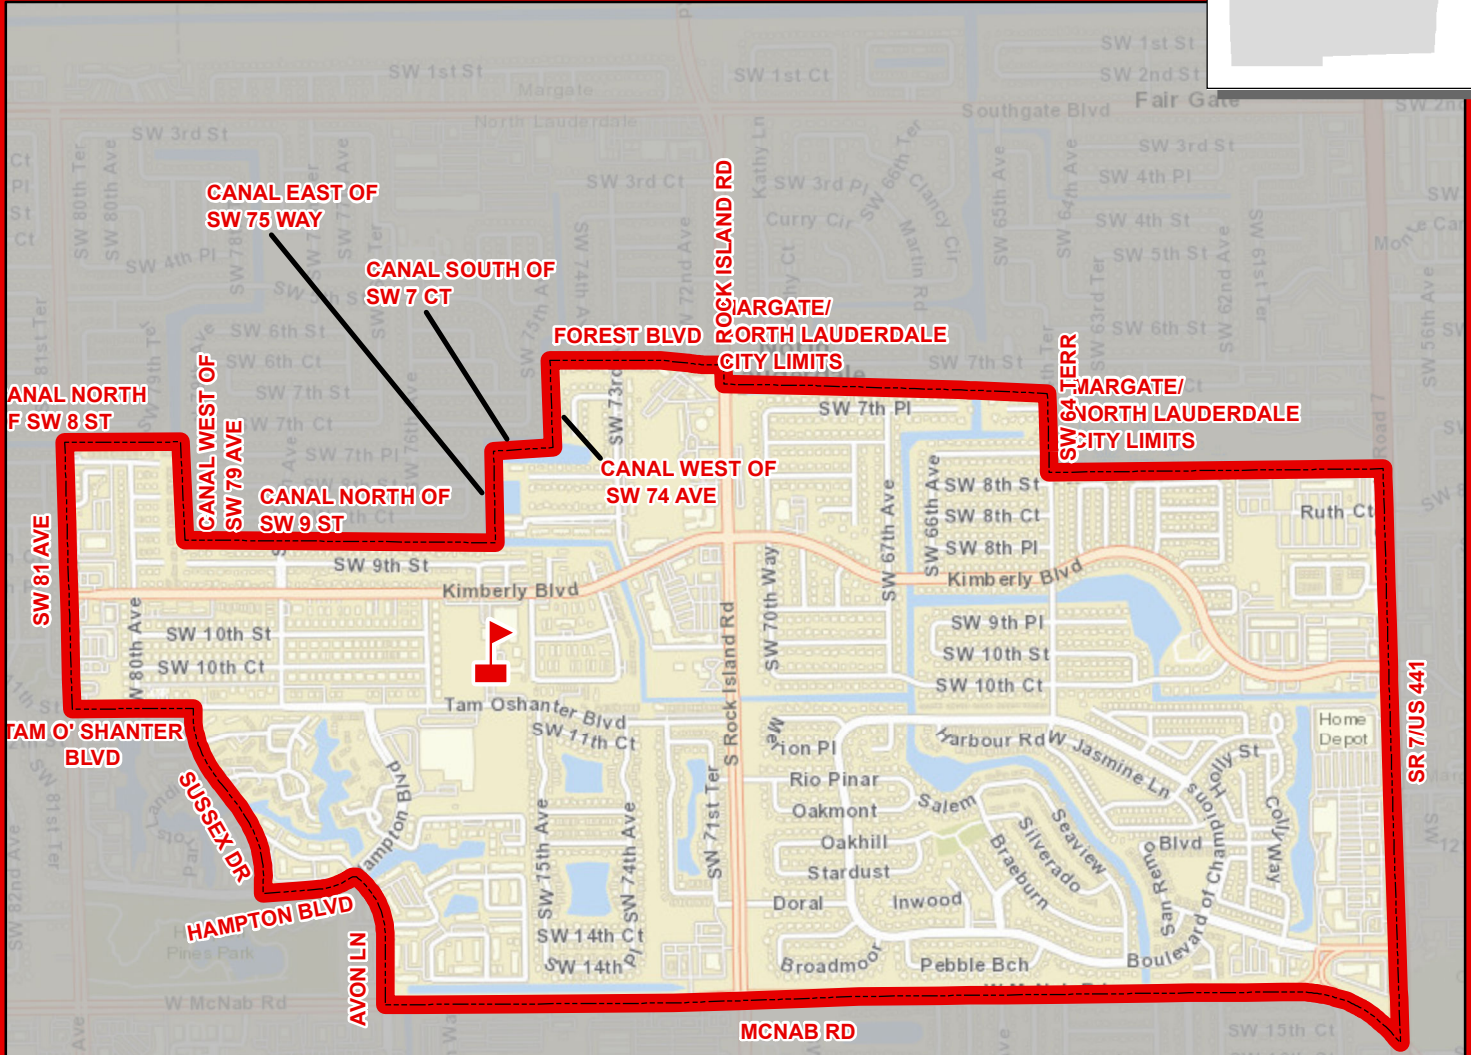

# NORTH LAUDERDALE ELEMENTARY

## SCHOOL

7500 KIMBERLY BOULEVARD  
NORTH LAUDERDALE, FLORIDA 33068  
754-322-7400

SR 7/US 441

NORTH LAUDERDALE

Grade configuration changed 2022/23

Beginning in the 2022/23 school year, North Lauderdale Elementary School will no longer serve grades 6-8, and only kindergarten through fifth grade students will be assigned to the school. The school name will revert from "North Lauderdale PK-8" to "North Lauderdale Elementary School," as it was prior to the 2014/15 school year.

THIS MAP IS FOR CONCEPTUAL PURPOSES ONLY AND SHOULD NOT BE USED FOR LEGAL BOUNDARY DETERMINATIONS